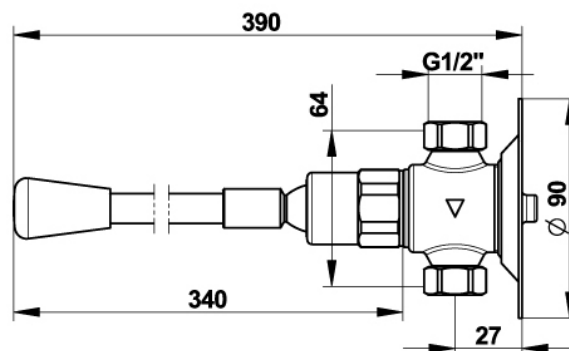

TECHNICAL DATA SHEET

Range : Knee operated taps for washbasin

Ref : 31683 - PRESTO 712 Knee operated tap

> Working pressure :

- 1 to 5 bar

> Flow :

- 3 l/min at 3 bar - 4-positions flow adjustment device
- Anti-water-hammering design

> Flow time :

- 15 seconds (\pm 5 sec.)

> Operation :

- Knee operated through action on the omnidirectional control (flexible trigger)

> Hydraulic supply :

- Either with hot, cold or mixed temperature water. MG $\frac{1}{2}$ (15x21) Inlet and outlet

> Thermal resistance :

- Resistant to a temperature of 75°C for 30 minute thermal shock

> Security :

- Non-removable, wear-proof red or blue marker

> Delivered with :

- 1 Gasket nut
- 1 Coupling nut
- 1 non return valve
- 1 Nut for 12x14 pipe
- 2 colored marker (Red and blue)
- Instruction manual